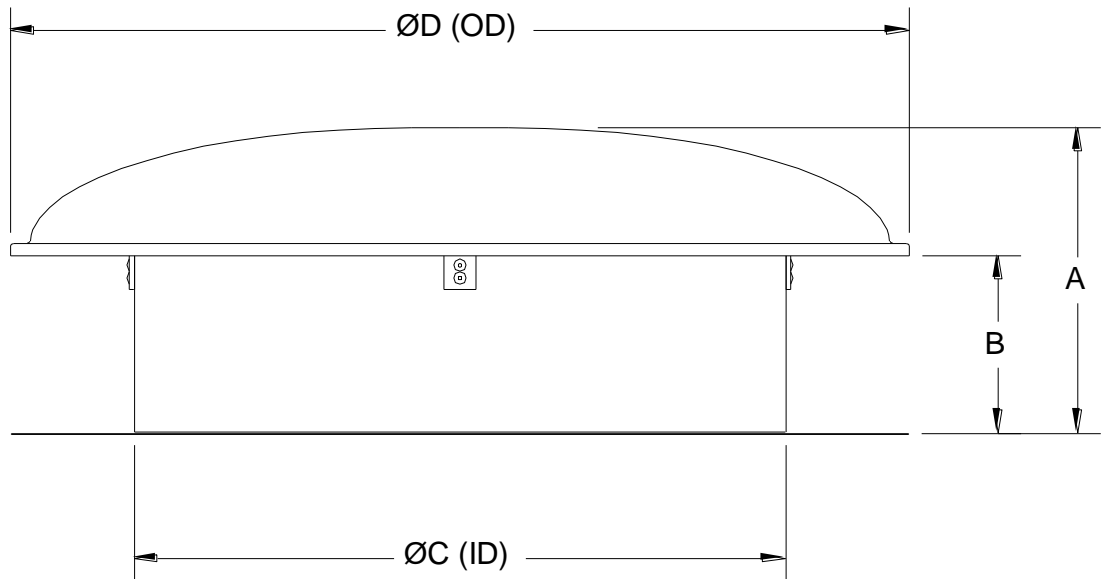

### DIMENSIONS:

MODEL	A (mm)	B (mm)	$\varnothing C$ (mm)	$\varnothing D$ (mm)	Flashing Size (mm)	Throat Area (m <sup>2</sup> )	Weight (kg)
150	161	79	152	290	430x430 (soft)	0.0189	0.7
300*	280	111	270	550	500x500 (soft)	0.0573	2.5
400	232	140	405	561	750x700	0.1288	2.6
500	240	140	506.5	702	750x700	0.2015	3.3

Tolerances: Size +/- 2mm  
Weight +/- 0.1kg

\* Shape of 300 model varies from above drawing.

**SPECIFICATIONS:** Static air ventilator with integral bird screen

DESCRIPTION: All aluminium (400, 500 & 700)

MATERIAL: Aluminium with polypropylene bird screen (300)