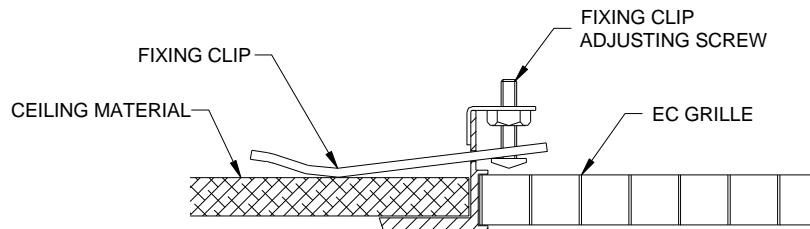

EGG CRATE GRILLE

DATE: 30 July 1998

White Powder Coated finish

Dimensions A and B are to be specified when ordering the grille. These are normally the same size as the Hurricane ventilator positioned above it.

FIXING CLIP DETAIL

Duct adaptor box available for each size of Egg Crate Grille. Painted in Matt Black.