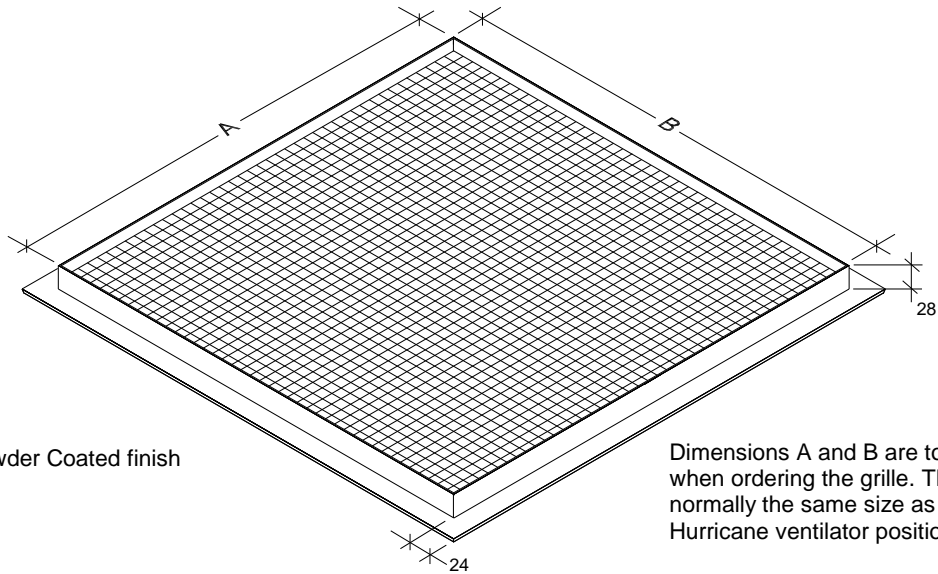

EGG CRATE GRILLE

DATE: 30 July 1998

White Powder Coated finish

Dimensions A and B are to be specified when ordering the grille. These are normally the same size as the Hurricane ventilator positioned above it.

FIXING CLIP DETAIL

Duct adaptor box available for each size of Egg Crate Grille. Painted in Matt Black.