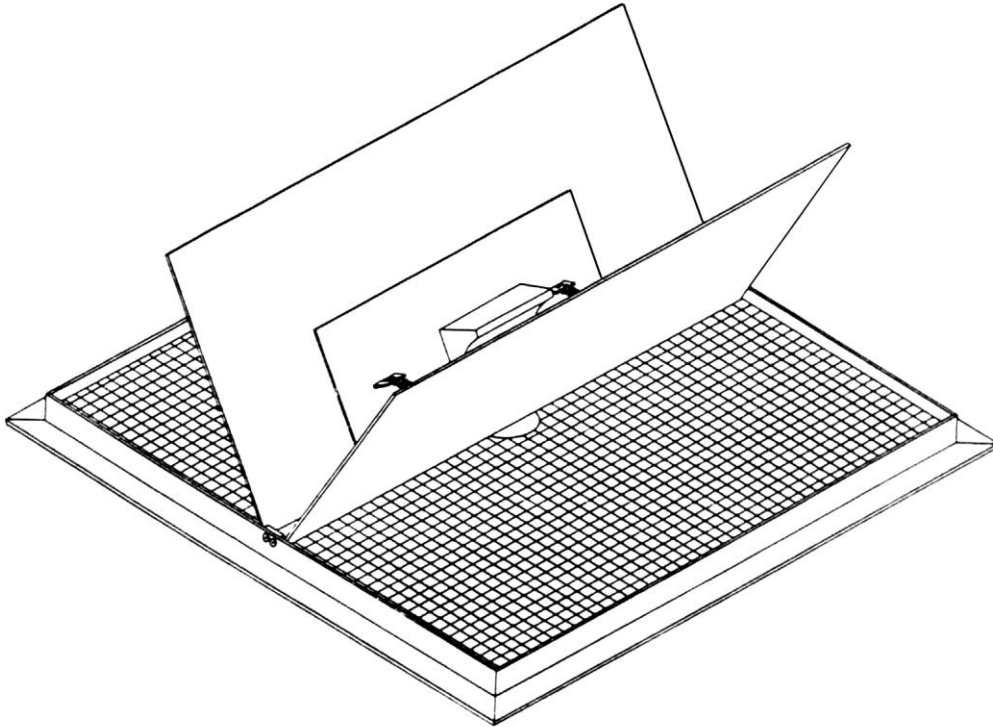

EC DAMPER GRILLE

DATE: 15 April 1998   REVISED: 31 May 2007

Top View (open)