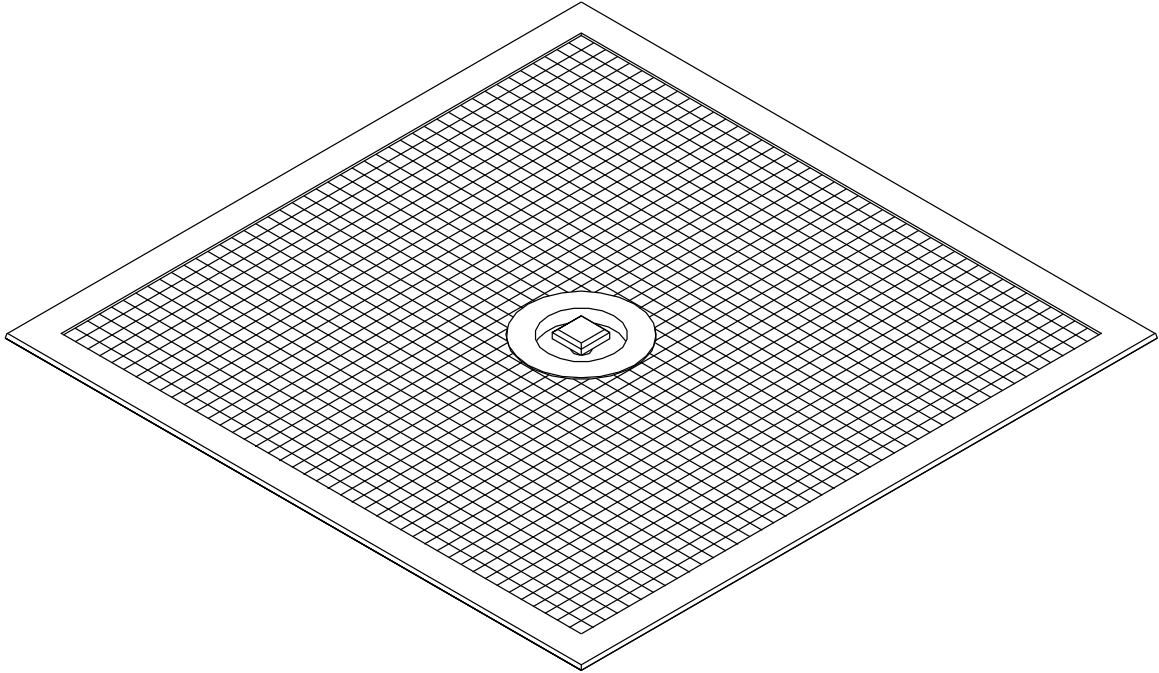

### SPECIFICATION:

MATERIAL: Grille: Aluminium – Powder coated white  
 Damper: ABS, ASA & PVC Plastic  
 OPERATION: Rotate square knob anti-clockwise to open and clockwise to close

### DIMENSIONS:

Model	Overall Size (mm)	Opening Size (mm)	Grille Area (mm)	Overall Height (with damper open) (mm)	Weight (kg)
400	443 x 443	395 x 395	385 x 385	175	1.6
595 'lay-in'	595 x 595	550 x 550	540 x 540	250	2.4

Tolerances: Size +/- 2mm  
 Weight +/- 0.1kg

The 595 'lay-in' model fits in 600 x 1200mm suspended ceiling grids.